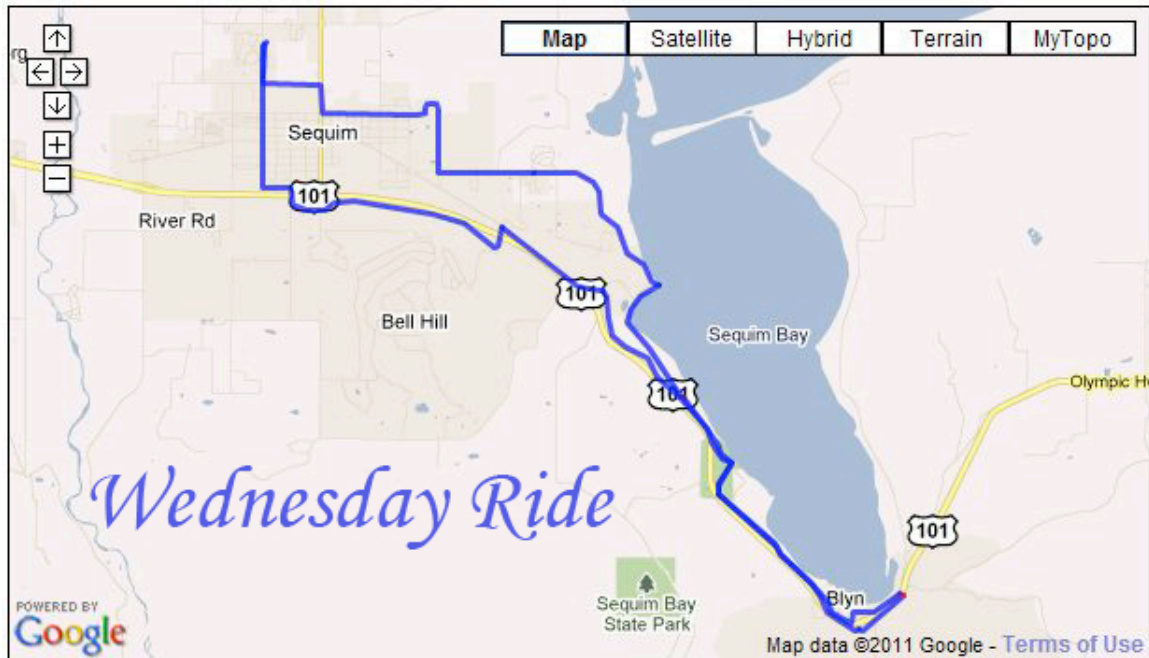

Spoke Folks depart at 9:30AM Monday, Wednesday and Friday from the parking lot at the Sequim Community Church, 950 North Sequim Avenue. Moderate pace, rain cancels (usually) All are welcome.

Monday Ride: ~26 miles

Wednesday Ride: ~22 miles

Friday Ride: ~18 miles