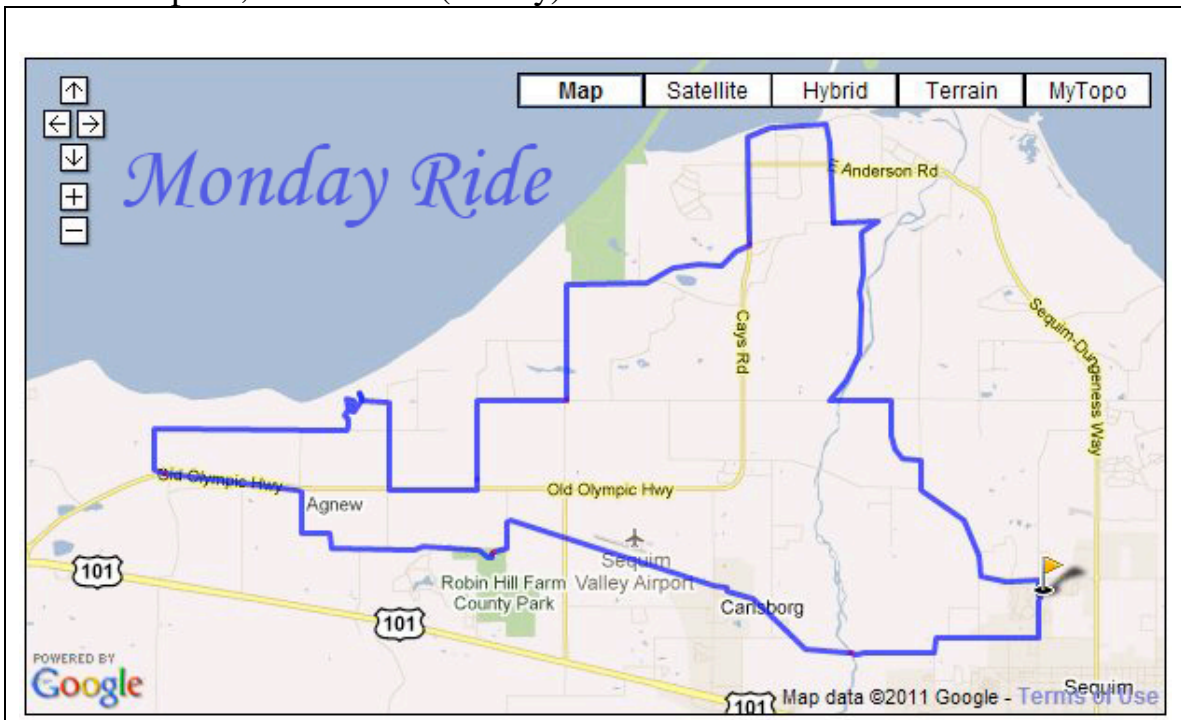

Spoke Folks depart at 9:30AM Monday, Wednesday and Friday from the parking lot at the Sequim Community Church, 950 North Sequim Avenue. Moderate pace, rain cancels (usually) All are welcome.

Monday Ride: ~26 miles

Wednesday Ride: ~22 miles

Friday Ride: ~18 miles